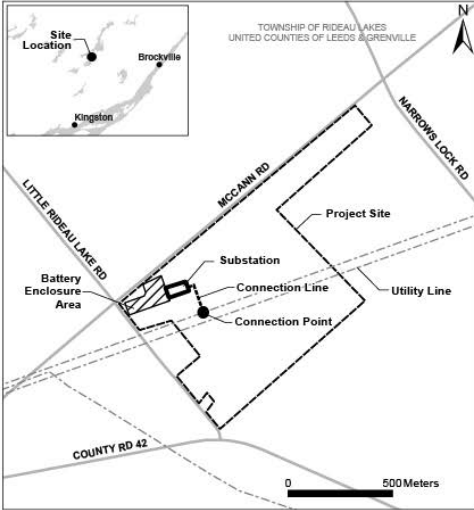

Dear Neighbour,

We want to provide you with information on the Rideau Energy Storage project, a battery energy storage-only facility in the early stages of development by Plus Power located at the corner of Little Rideau Lake Rd and McCann Rd, just north of Hwy 42. Here, we'd like to introduce the uses and benefits of battery energy storage, share why we chose the site location, and introduce you to the Plus Power team.

Rideau Energy Storage's location was selected for its proximity to critical electric infrastructure, the existing Crosby Substation, an ideal place for a state-of-the-art standalone battery energy storage system. The site location was carefully designed with community interests in mind: the facility will have a small land footprint, have minimal visual impact, and cause no light pollution or added traffic to the area.